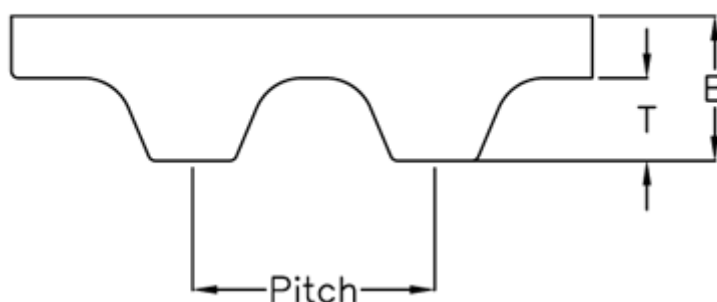

Article number: 602776210282

Description: Gates Timing Belt Synchropower PU 6 T2.5 285

Measures

Height B mm	= 1.3
Height T mm	= 0.7
Length	= 285
Number of teeth	= 114
Pitch	= 2.5
Type	= PU 6 T2,5 285
Width	= 6